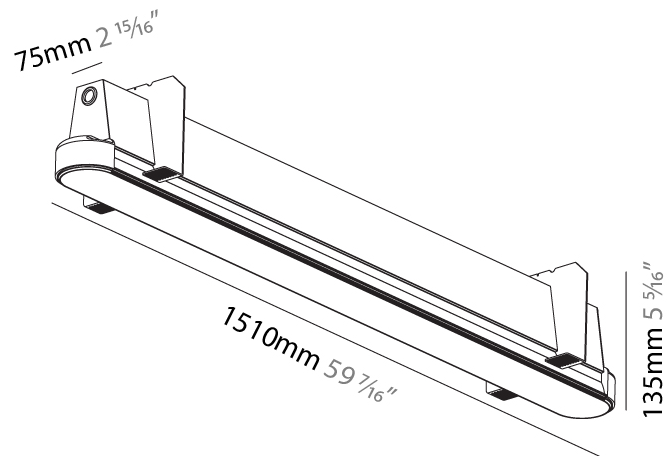

PHYSICAL

Shape: Oblong
Length (mm): 1510
Length (in): 59 7/16
Width (mm): 75
Width (in): 2 15/16
Height (mm): 135
Height (in): 5 5/16
Ceiling Thickness (mm): 10 / 12.5 / 15
Ceiling Thickness (in): 3/8 or 1/2 or 9/16
Min. Recessing Depth (mm): 170
Min. Recessing Depth (in): 6 11/16
Light Distribution: Direct
Weight (kg): 5.949
Weight (lbs): 13.09
Installation Requirement: Ceiling Thickness: 10mm / 12mm / 15mm
Diffuser: PMMA - Opal
Fixture Finish: SSR / BKV / CWI / CRY / HAB / UFT / ITA / RUA / FTG / MYG / LOD / PUS / FRO / FUP / KIA / POP / BLS / SPG / MEY / GOH / GUM / CHC / COM / ABZ / JAG / OBR / MOS / ROR
Fixture Material: Aluminum
Cut-out Measurements: 1528mm / 60 3/16" x 92mm / 3 5/8"
Upon Request: Unique Sizes Unique Ceiling Thickness

ELECTRICAL

Lamp Type: LED (Zhaga Standard)
Input Wattage (W): 25.3
Total Output Wattage (W): 20 / 16 (3500K)
Dimming: 0-10V Dimming / Phase Dimming (120Vac Only)
Driver Included: Yes
Driver Location: Integrated
Driver Type: Constant Current - 120 / 277Vac
Driver Class: Class 2
Input Voltage (V): 120 - 277
Constant Current (MA): 350 / 500 (3500K)

LED

Color Temperature (°K): 3000 / 3500 / 4000
Max. Delivered Lumen (lm): 1710 / 1774 / 1810
CRI: >90 CRI
Lamp Life (hrs): 50000
Upon Request: Special Color Temperature RGB-W Tunable White CRI (no minimum qty) price increase + longer lead time

OPTICAL

RATINGS AND CERTIFICATIONS

Certified By: Certified for North American Standards
IP rating: IP20