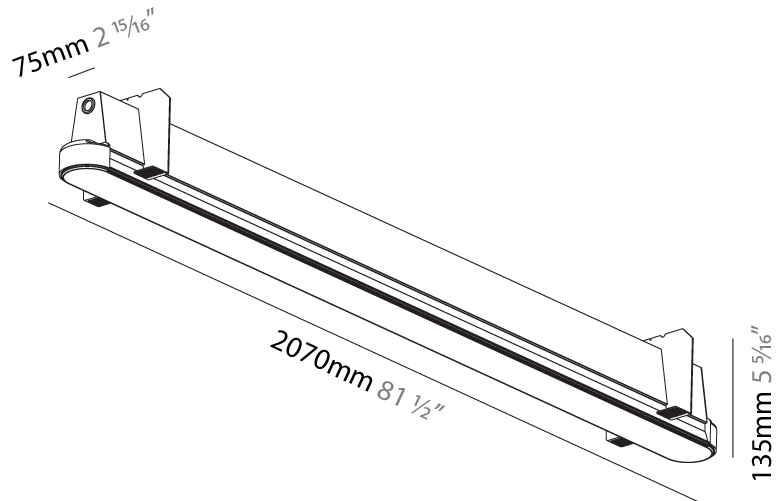

PHYSICAL

Shape: Oblong
Length (mm): 2070
Length (in): 81 1/2
Width (mm): 75
Width (in): 2 15/16
Height (mm): 135
Height (in): 5 5/16
Ceiling Thickness (mm): 10 / 12.5 / 15
Ceiling Thickness (in): 3/8 or 1/2 or 9/16
Min. Recessing Depth (mm): 170
Min. Recessing Depth (in): 6 11/16
Light Distribution: Direct
Weight (kg): 15.71
Weight (lbs): 17.73
Installation Requirement: Ceiling Thickness: 10mm / 12mm / 15mm
Diffuser: PMMA - Opal
Fixture Finish: SSR / BKV / CWI / CRY / HAB / UFT / ITA / RUA / FTG / MYG / LOD / PUS / FRO / FUP / KIA / POP / BLS / SPG / MEY / GOH / GUM / CHC / COM / ABZ / JAG / OBR / MOS / ROR
Fixture Material: Aluminum
Cut-out Measurements: 2088mm / 82 3/16" x 92mm / 3 5/8"
Upon Request: Unique Sizes Unique Ceiling Thickness

ELECTRICAL

Lamp Type: LED (Zhaga Standard)
Input Wattage (W): 35.4
Total Output Wattage (W): 28 / 22.4 (3500K)
Dimming: 0-10V Dimming / Phase Dimming (120Vac Only)
Driver Included: Yes
Driver Location: Integrated
Driver Type: Constant Current - 120 / 277Vac
Driver Class: Class 2
Input Voltage (V): 120 - 277
Constant Current (MA): 350 / 700 (3500K)

LED

Color Temperature (°K): 3000 / 3500 / 4000
Max. Delivered Lumen (lm): 2400 / 2479 / 2530
CRI: >90 CRI
Lamp Life (hrs): 50000
Upon Request: Special Color Temperature RGB-W Tunable White CRI (no minimum qty) price increase + longer lead time

OPTICAL

RATINGS AND CERTIFICATIONS

Certified By: Certified for North American Standards
IP rating: IP20