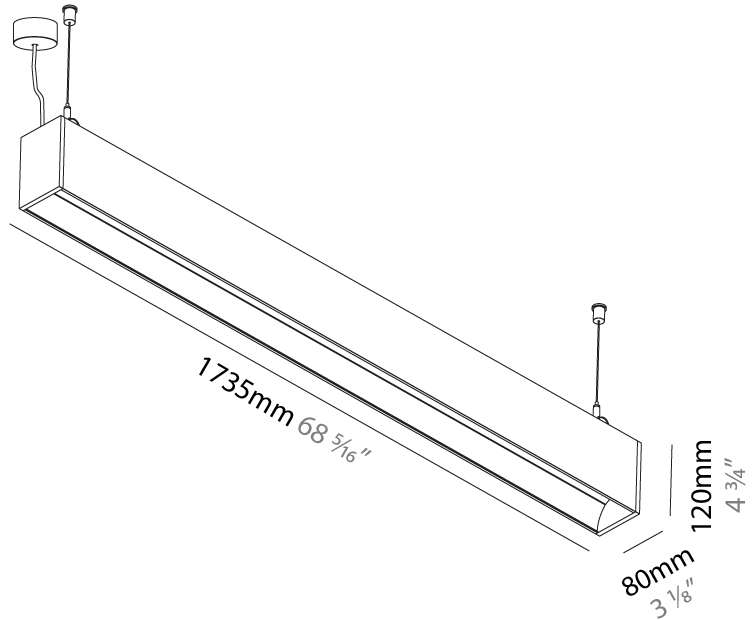

GENERAL
Series: Groove
Subseries: Groove Square
Brand: Prolicht
Division: Architectural
Mounting Type: Suspension
Mounting Location: Ceiling
Subcategory: Profile

PHYSICAL
Shape: Rectangle
Length (mm): 1735
Length (in): 68 5/16
Width (mm): 80
Width (in): 3 1/8
Height (mm): 120
Height (in): 4 3/4
Max. Overall Height (mm): 2120
Max. Overall Height (in): 83 7/16
Light Distribution: Direct
Weight (kg): 7.787
Weight (lbs): 17.167
Diffuser: PMMA - Opal
Fixture Finish: ANA / SSR / BKV / CWI / CRY / HAB / MSR / UFT / ITA / RUA / OGR / FTG / MYG / RWR / LOD / PUS / FRO / FUP / KIA / POP / BLS / SPG / MEY / GOH / GUM / CHC / COM / ABZ / JAG / OBR / MOS / ROR
Fixture Material: Aluminum
Cable Details: 2000mm or 4000mm Transparent Cable
Upon Request: Cable colour - White / Black / Orange / Red

ELECTRICAL
Lamp Type: LED (Zhaga Standard)
Input Wattage (W): 30.4
Total Output Wattage (W): 24 / 19.2 (3500K)
Dimming: 0-10V Dimming / Phase Dimming (120Vac Only)
Driver Included: Yes
Driver Location: Integrated
Driver Type: Constant Current - 120 / 277Vac
Driver Class: Class 2
Input Voltage (V): 120 - 277
Constant Current (MA): 350 / 600 (3500K)

LED
Color Temperature (°K): 3000 / 3500 / 4000
Max. Delivered Lumen (lm): 2050 / 2127 / 2170
CRI: >90 CRI
Lamp Life (hrs): 50000

OPTICAL
RATINGS AND CERTIFICATIONS
Certified By: Certified for North American Standards
IP rating: IP20