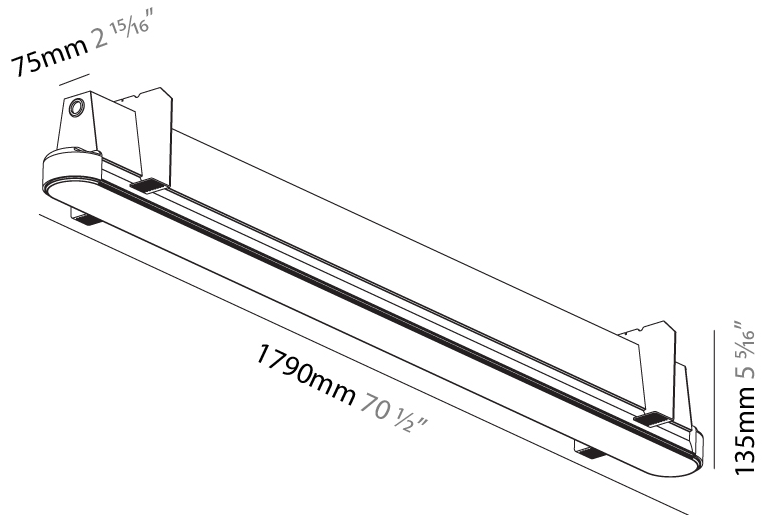

PHYSICAL

Shape: Oblong
Length (mm): 1790
Length (in): 70 1/2
Width (mm): 75
Width (in): 2 15/16
Height (mm): 135
Height (in): 5 5/16
Ceiling Thickness (mm): 10 / 12.5 / 15
Ceiling Thickness (in): 3/8 or 1/2 or 9/16
Min. Recessing Depth (mm): 170
Min. Recessing Depth (in): 6 11/16
Light Distribution: Direct
Weight (kg): 7.141
Weight (lbs): 15.71
Installation Requirement: Ceiling Thickness: 10mm / 12mm / 15mm
Diffuser: PMMA - Opal
Fixture Finish: SSR / BKV / CWI / CRY / HAB / UFT / ITA / RUA / FTG / MYG / LOD / PUS / FRO / FUP / KIA / POP / BLS / SPG / MEY / GOH / GUM / CHC / COM / ABZ / JAG / OBR / MOS / ROR
Fixture Material: Aluminum
Cut-out Measurements: 1808mm / 71 3/16" x 92mm / 3 5/8"
Upon Request: Unique Sizes Unique Ceiling Thickness

ELECTRICAL

Lamp Type: LED (Zhaga Standard)
Input Wattage (W): 30.4
Total Output Wattage (W): 24 / 19.2 (3500K)
Dimming: 0-10V Dimming / Phase Dimming (120Vac Only)
Driver Included: Yes
Driver Location: Integrated
Driver Type: Constant Current - 120 / 277Vac
Driver Class: Class 2
Input Voltage (V): 120 - 277
Constant Current (MA): 350 / 600 (3500K)

LED

Color Temperature (°K): 3000 / 3500 / 4000
Max. Delivered Lumen (lm): 2050 / 2127 / 2170
CRI: >90 CRI
Lamp Life (hrs): 50000
Upon Request: Special Color Temperature RGB-W Tunable White CRI (no minimum qty) price increase + longer lead time

OPTICAL

RATINGS AND CERTIFICATIONS

Certified By: Certified for North American Standards
IP rating: IP20