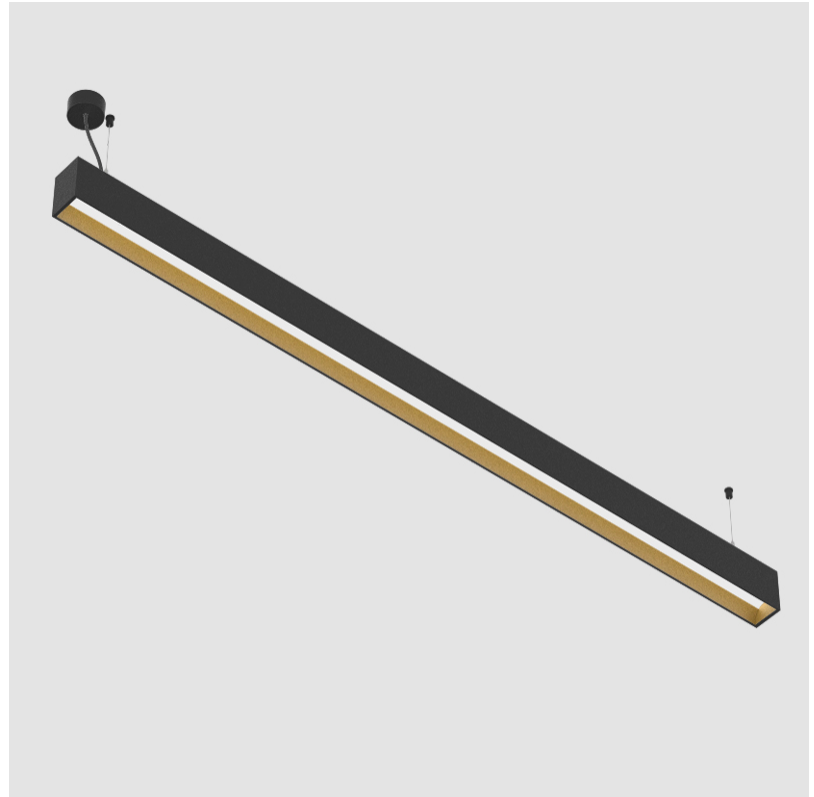

GENERAL

Series: Groove
Subseries: Groove Square
Brand: Prolicht
Division: Architectural
Mounting Type: Suspension
Mounting Location: Ceiling
Subcategory: Profile

PHYSICAL

Shape: Rectangle
Length (mm): 2015
Length (in): 79 5/16
Width (mm): 80
Width (in): 3 1/8
Height (mm): 120
Height (in): 4 3/4
Max. Overall Height (mm): 2120
Max. Overall Height (in): 83 7/16
Light Distribution: Direct
Weight (kg): 8.883
Weight (lbs): 19.583
Diffuser: PMMA - Opal
Fixture Finish: ANA / SSR / BKV / CWI / CRY / HAB / MSR / UFT / ITA / RUA / OGR / FTG / MYG / RWR / LOD / PUS / FRO / FUP / KIA / POP / BLS / SPG / MEY / GOH / GUM / CHC / COM / ABZ / JAG / OBR / MOS / ROR
Fixture Material: Aluminum
Cable Details: 2000mm or 4000mm Transparent Cable
Upon Request: Cable colour - White / Black / Orange / Red

ELECTRICAL

Lamp Type: LED (Zhaga Standard)
Input Wattage (W): 35.4
Total Output Wattage (W): 28 / 22.4 (3500K)
Dimming: 0-10V Dimming / Phase Dimming (120Vac Only)
Driver Included: Yes
Driver Location: Integrated
Driver Type: Constant Current - 120 / 277Vac
Driver Class: Class 2
Input Voltage (V): 120 - 277
Constant Current (MA): 350 / 700 (3500K)

LED

Color Temperature (°K): 3000 / 3500 / 4000
Max. Delivered Lumen (lm): 2400 / 2479 / 2530
CRI: >90 CRI
Lamp Life (hrs): 50000

OPTICAL

RATINGS AND CERTIFICATIONS

Certified By: Certified for North American Standards
IP rating: IP20