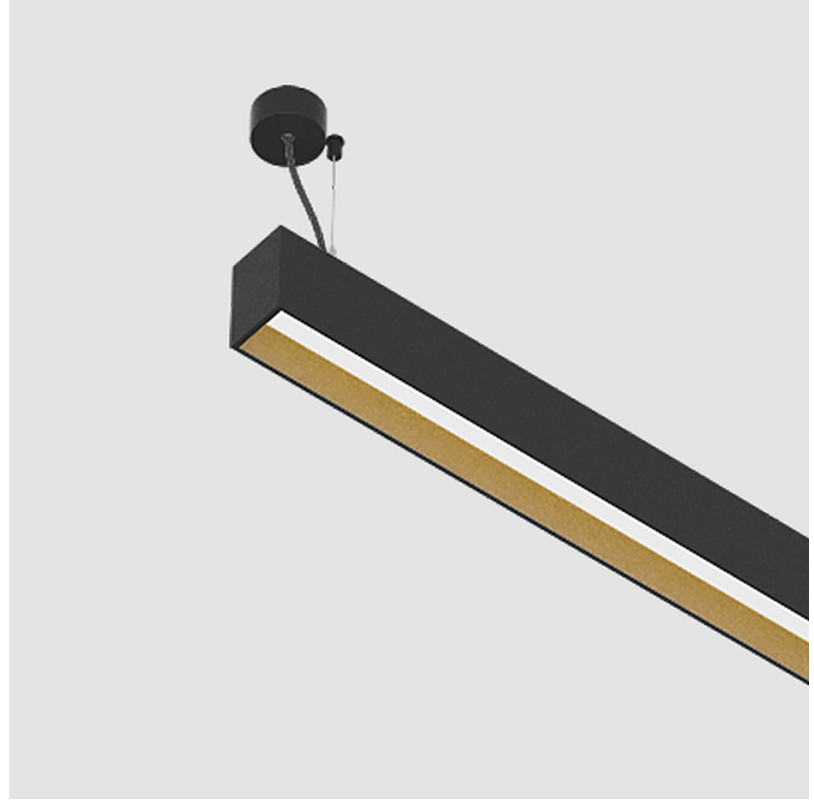

GENERAL

Series: Groove
Subseries: Groove Square
Brand: Prolicht
Division: Architectural
Mounting Type: Suspension
Mounting Location: Ceiling
Subcategory: Profile

PHYSICAL

Shape: Rectangle
Length (mm): 895
Length (in): 35 1/4
Width (mm): 80
Width (in): 3 1/8
Height (mm): 120
Height (in): 4 3/4
Max. Overall Height (mm): 2120
Max. Overall Height (in): 83 7/16
Light Distribution: Direct
Weight (kg): 4.496
Weight (lbs): 9.911
Diffuser: PMMA - Opal
Fixture Finish: ANA / SSR / BKV / CWI / CRY / HAB / MSR / UFT / ITA / RUA / OGR / FTG / MYG / RWR / LOD / PUS / FRO / FUP / KIA / POP / BLS / SPG / MEY / GOH / GUM / CHC / COM / ABZ / JAG / OBR / MOS / ROR
Fixture Material: Aluminum
Cable Details: 2000mm or 4000mm Transparent Cable
Upon Request: Cable colour - White / Black / Orange / Red

ELECTRICAL

Lamp Type: LED (Zhaga Standard)
Input Wattage (W): 15.2
Total Output Wattage (W): 12 / 11.1 (3500K)
Dimming: 0-10V Dimming / Phase Dimming (120Vac Only)
Driver Included: Yes
Driver Location: Integrated
Driver Type: Constant Current - 120 / 277Vac
Driver Class: Class 2
Input Voltage (V): 120 - 277
Constant Current (MA): 350 / 375 (3500K)

LED

Color Temperature (°K): 3000 / 3500 / 4000
Max. Delivered Lumen (lm): 1030 / 1058 / 1080
CRI: >90 CRI
Lamp Life (hrs): 50000

OPTICAL

RATINGS AND CERTIFICATIONS

Certified By: Certified for North American Standards
IP rating: IP20