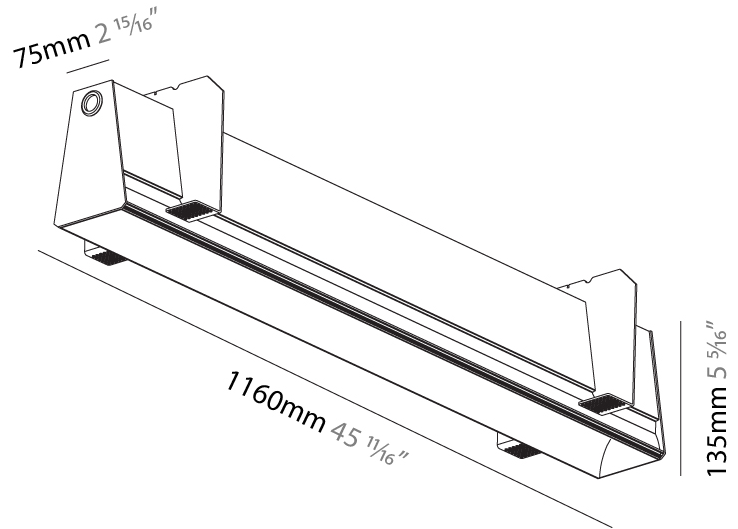

PHYSICAL

Shape: Rectangle
Length (mm): 1160
Length (in): 45 ¹¹/₁₆
Width (mm): 75
Width (in): 2 ¹⁵/₁₆
Height (mm): 135
Height (in): 5 ⁵/₁₆
Ceiling Thickness (mm): 10 / 12.5 / 15
Ceiling Thickness (in): 3/8 or 1/2 or 9/16
Min. Recessing Depth (mm): 170
Min. Recessing Depth (in): 6 ¹¹/₁₆
Light Distribution: Direct
Weight (kg): 4.704
Weight (lbs): 10.35
Diffuser: PMMA - Opal
Fixture Finish: SSR / BKV / CWI / CRY / HAB / UFT / ITA / RUA / FTG / MYG / LOD / PUS / FRO / FUP / KIA / POP / BLS / SPG / MEY / GOH / GUM / CHC / COM / ABZ / JAG / OBR / MOS / ROR
Fixture Material: Aluminum
Cut-out Measurements: 1170mm / 46 1/16" x 92mm / 3 5/8"
Upon Request: Unique Sizes Unique Ceiling Thickness

ELECTRICAL

Lamp Type: LED (Zhaga Standard)
Input Wattage (W): 20.2
Total Output Wattage (W): 16 / 12.8 (3500K)
Dimming: 0-10V Dimming / Phase Dimming (120Vac Only)
Driver Included: Yes
Driver Location: Integrated
Driver Type: Constant Current - 120 / 277Vac
Driver Class: Class 2
Input Voltage (V): 120 - 277
Constant Current (MA): 350 / 400 (3500K)

LED

Color Temperature (°K): 3000 / 3500 / 4000
Max. Delivered Lumen (lm): 1370 / 1421 / 1450
CRI: >90 CRI
Lamp Life (hrs): 50000
Upon Request: Special Color Temperature RGB-W Tunable White CRI (no minimum qty) price increase + longer lead time

OPTICAL

RATINGS AND CERTIFICATIONS

Certified By: Certified for North American Standards
IP rating: IP20