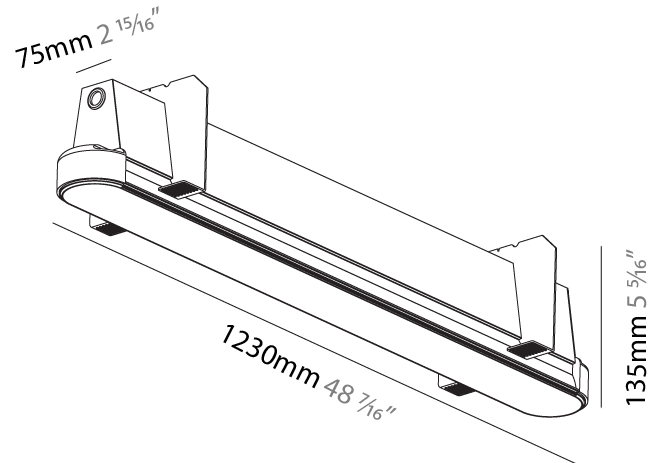

PHYSICAL

Shape: Oblong
Length (mm): 1230
Length (in): 48 7/16
Width (mm): 75
Width (in): 2 15/16
Height (mm): 135
Height (in): 5 5/16
Ceiling Thickness (mm): 10 / 12.5 / 15
Ceiling Thickness (in): 3/8 or 1/2 or 9/16
Min. Recessing Depth (mm): 170
Min. Recessing Depth (in): 6 11/16
Light Distribution: Direct
Weight (kg): 5.033
Weight (lbs): 11.07
Installation Requirement: Ceiling Thickness: 10mm / 12mm / 15mm
Diffuser: PMMA - Opal
Fixture Finish: SSR / BKV / CWI / CRY / HAB / UFT / ITA / RUA / FTG / MYG / LOD / PUS / FRO / FUP / KIA / POP / BLS / SPG / MEY / GOH / GUM / CHC / COM / ABZ / JAG / OBR / MOS / ROR
Fixture Material: Aluminum
Cut-out Measurements: 1248mm / 49 1/8" x 92mm / 3 5/8"
Upon Request: Unique Sizes Unique Ceiling Thickness

ELECTRICAL

Lamp Type: LED (Zhaga Standard)
Input Wattage (W): 20.2
Total Output Wattage (W): 16 / 12.8 (3500K)
Dimming: 0-10V Dimming / Phase Dimming (120Vac Only)
Driver Included: Yes
Driver Location: Integrated
Driver Type: Constant Current - 120 / 277Vac
Driver Class: Class 2
Input Voltage (V): 120 - 277
Constant Current (MA): 350 / 400 (3500K)

LED

Color Temperature (°K): 3000 / 3500 / 4000
Max. Delivered Lumen (lm): 1370 / 1421 / 1450
CRI: >90 CRI
Lamp Life (hrs): 50000
Upon Request: Special Color Temperature RGB-W Tunable White CRI (no minimum qty) price increase + longer lead time

OPTICAL

RATINGS AND CERTIFICATIONS

Certified By: Certified for North American Standards
IP rating: IP20