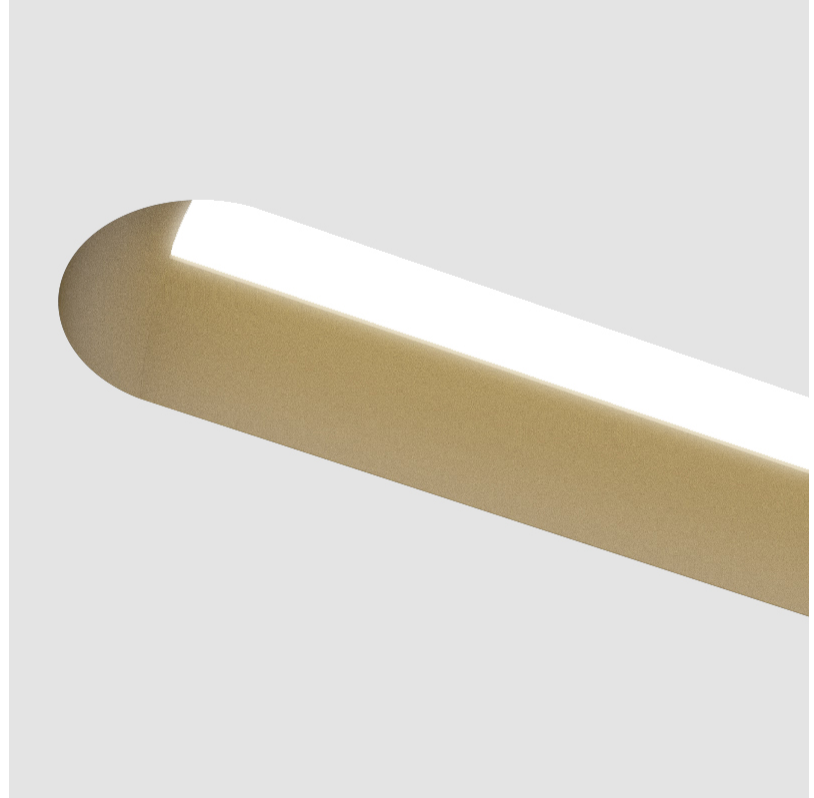

PHYSICAL

Shape: Oblong
Length (mm): 950
Length (in): 37 ³/₈
Width (mm): 75
Width (in): 2 ¹⁵/₁₆
Height (mm): 135
Height (in): 5 ⁵/₁₆
Ceiling Thickness (mm): 10 / 12.5 / 15
Ceiling Thickness (in): 3/8 or 1/2 or 9/16
Min. Recessing Depth (mm): 170
Min. Recessing Depth (in): 6 ¹¹/₁₆
Light Distribution: Direct
Weight (kg): 4.115
Weight (lbs): 9.1
Installation Requirement: Ceiling Thickness: 10mm / 12mm / 15mm
Diffuser: PMMA - Opal
Fixture Finish: SSR / BKV / CWI / CRY / HAB / UFT / ITA / RUA / FTG / MYG / LOD / PUS / FRO / FUP / KIA / POP / BLS / SPG / MEY / GOH / GUM / CHC / COM / ABZ / JAG / OBR / MOS / ROR
Fixture Material: Aluminum
Cut-out Measurements: 968mm / 38 1/8" x 92mm / 3 5/8"
Upon Request: Unique Sizes Unique Ceiling Thickness

ELECTRICAL

Lamp Type: LED (Zhaga Standard)
Input Wattage (W): 15.2
Total Output Wattage (W): 12 / 11.1 (3500K)
Dimming: 0-10V Dimming / Phase Dimming (120Vac Only)
Driver Included: Yes
Driver Location: Integrated
Driver Type: Constant Current - 120 / 277Vac
Driver Class: Class 2
Input Voltage (V): 120 - 277
Constant Current (MA): 350 / 375 (3500K)

LED

Color Temperature (°K): 3000 / 3500 / 4000
Max. Delivered Lumen (lm): 1030 / 1058 / 1080
CRI: >90 CRI
Lamp Life (hrs): 50000
Upon Request: Special Color Temperature RGB-W Tunable White CRI (no minimum qty) price increase + longer lead time

OPTICAL

RATINGS AND CERTIFICATIONS

Certified By: Certified for North American Standards
IP rating: IP20