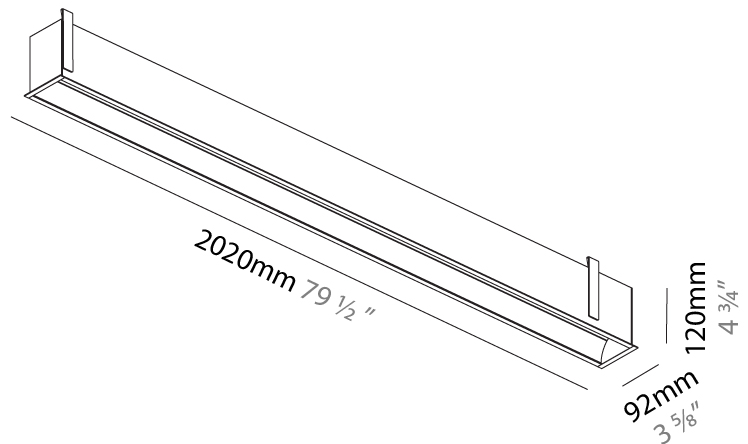

GENERAL

Series: Groove
Subseries: Groove Square
Brand: Prolight
Division: Architectural
Mounting Type: Recessed
Mounting Location: Ceiling
Subcategory: Profile

PHYSICAL

Shape: Rectangle
Length (mm): 2020
Length (in): 79 1/2
Width (mm): 92
Width (in): 3 5/8
Height (mm): 120
Height (in): 4 3/4
Ceiling Thickness (mm): 10 - 25
Ceiling Thickness (in): 3/8 - 1
Min. Recessing Depth (mm): 160
Min. Recessing Depth (in): 6 5/16
Light Distribution: Direct
Weight (kg): 8.638
Weight (lbs): 19
Diffuser: PMMA - Opal
Fixture Finish: [ANA / SSR / BKV / CWI / CRY / HAB / MSR / UFT / ITA / RUA / OGR / FTG / MYG / RWR / LOD / PUS / FRO / FUP / KIA / POP / BLS / SPG / MEY / GOH / GUM / CHC / COM / ABZ / JAG / OBR / MOS / ROR](#)
Fixture Material: Aluminum
Cut-out Measurements: 2010mm / 79 1/8" x 85mm / 3 3/8"

ELECTRICAL

Lamp Type: LED (Zhaga Standard)
Input Wattage (W): 35.4
Total Output Wattage (W): 28 / 22.4 (3500K)
[Dimming: 0-10V Dimming / Phase Dimming (120Vac Only)](#)
Driver Included: Yes
Driver Location: Integrated
Driver Type: Constant Current - 120 / 277Vac
Driver Class: Class 2
Input Voltage (V): 120 - 277
Constant Current (MA): 350 / 700 (3500K)

LED

[Color Temperature (°K): 3000 / 3500 / 4000](#)
Max. Delivered Lumen (lm): 2400 / 2479 / 2530
CRI: >90 CRI
Lamp Life (hrs): 50000

OPTICAL

RATINGS AND CERTIFICATIONS

Certified By: Certified for North American Standards
IP rating: IP20