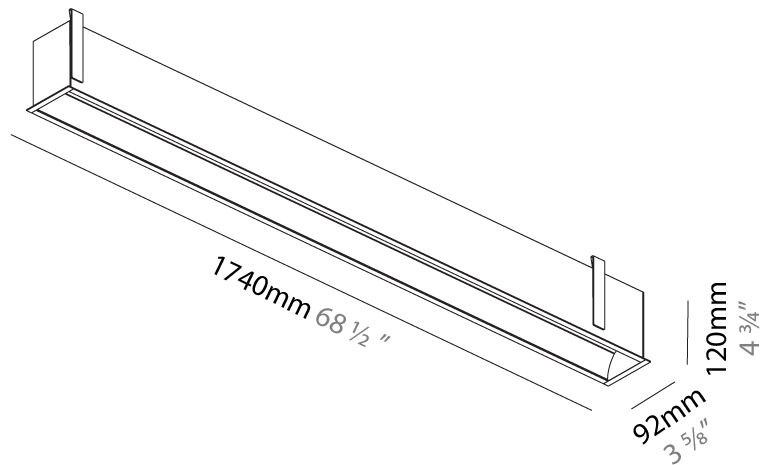

GENERAL

Series: Groove
Subseries: Groove Square
Brand: Prolight
Division: Architectural
Mounting Type: Recessed
Mounting Location: Ceiling
Subcategory: Profile

PHYSICAL

Shape: Rectangle
Length (mm): 1740
Length (in): 68 1/2
Width (mm): 92
Width (in): 3 5/8
Height (mm): 120
Height (in): 4 3/4
Ceiling Thickness (mm): 10 - 25
Ceiling Thickness (in): 3/8 - 1
Min. Recessing Depth (mm): 160
Min. Recessing Depth (in): 6 5/16
Light Distribution: Direct
Weight (kg): 7.529
Weight (lbs): 16.56
Diffuser: PMMA - Opal
Fixture Finish: ANA / SSR / BKV / CWI / CRY / HAB / MSR / UFT / ITA / RUA / OGR / FTG / MYG / RWR / LOD / PUS / FRO / FUP / KIA / POP / BLS / SPG / MEY / GOH / GUM / CHC / COM / ABZ / JAG / OBR / MOS / ROR
Fixture Material: Aluminum
Cut-out Measurements: 1730mm / 68 1/8" x 85mm / 3 3/8"

ELECTRICAL

Lamp Type: LED (Zhaga Standard)
Input Wattage (W): 30.4
Total Output Wattage (W): 24 / 19.2 (3500K)
Dimming: 0-10V Dimming / Phase Dimming (120Vac Only)
Driver Included: Yes
Driver Location: Integrated
Driver Type: Constant Current - 120 / 277Vac
Driver Class: Class 2
Input Voltage (V): 120 - 277
Constant Current (MA): 350 / 600 (3500K)

LED

Color Temperature (*K): 3000 / 3500 / 4000
Max. Delivered Lumen (lm): 2050 / 2127 / 2170
CRI: >90 CRI
Lamp Life (hrs): 50000

OPTICAL

RATINGS AND CERTIFICATIONS

Certified By: Certified for North American Standards
IP rating: IP20