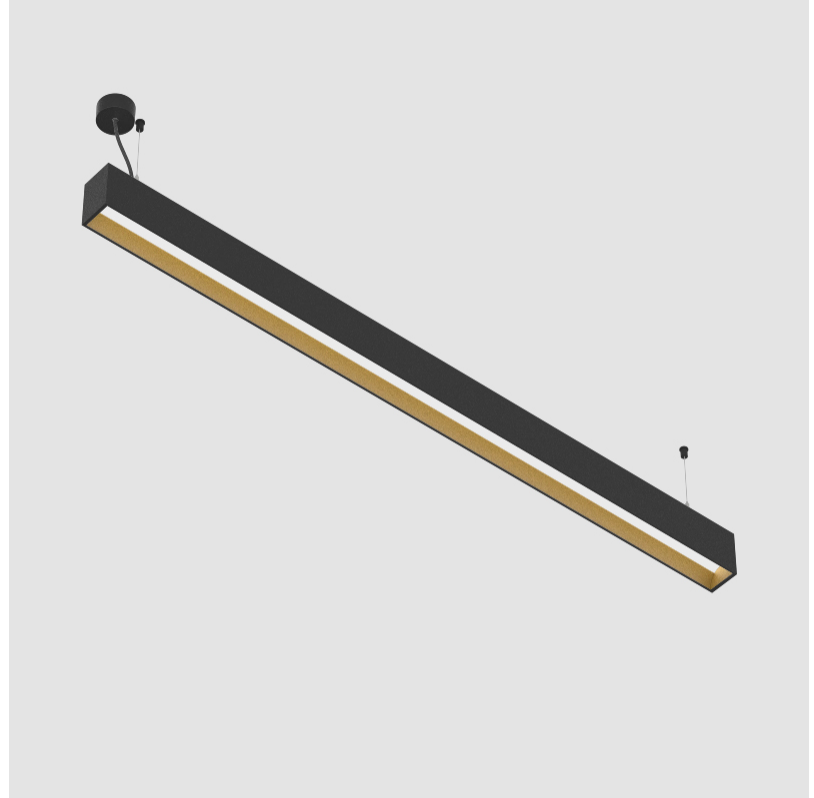

GENERAL
Series: Groove
Subseries: Groove Square
Brand: Prolicht
Division: Architectural
Mounting Type: Suspension
Mounting Location: Ceiling
Subcategory: Profile

PHYSICAL
Shape: Rectangle
Length (mm): 1735
Length (in): 68 5/16
Width (mm): 80
Width (in): 3 1/8
Height (mm): 120
Height (in): 4 3/4
Max. Overall Height (mm): 2120
Max. Overall Height (in): 83 7/16
Light Distribution: Direct
Weight (kg): 7.787
Weight (lbs): 17.167
Diffuser: PMMA - Opal
Fixture Finish: ANA / SSR / BKV / CWI / CRY / HAB / MSR / UFT / ITA / RUA / OGR / FTG / MYG / RWR / LOD / PUS / FRO / FUP / KIA / POP / BLS / SPG / MEY / GOH / GUM / CHC / COM / ABZ / JAG / OBR / MOS / ROR
Fixture Material: Aluminum
Cable Details: 2000mm or 4000mm Transparent Cable
Upon Request: Cable colour - White / Black / Orange / Red

ELECTRICAL
Lamp Type: LED (Zhaga Standard)
Input Wattage (W): 30.4
Total Output Wattage (W): 24 / 19.2 (3500K)
Dimming: 0-10V Dimming / Phase Dimming (120Vac Only)
Driver Included: Yes
Driver Location: Integrated
Driver Type: Constant Current - 120 / 277Vac
Driver Class: Class 2
Input Voltage (V): 120 - 277
Constant Current (MA): 350 / 600 (3500K)

LED
Color Temperature (°K): 3000 / 3500 / 4000
Max. Delivered Lumen (lm): 2050 / 2127 / 2170
CRI: >90 CRI
Lamp Life (hrs): 50000

OPTICAL
RATINGS AND CERTIFICATIONS
Certified By: Certified for North American Standards
IP rating: IP20