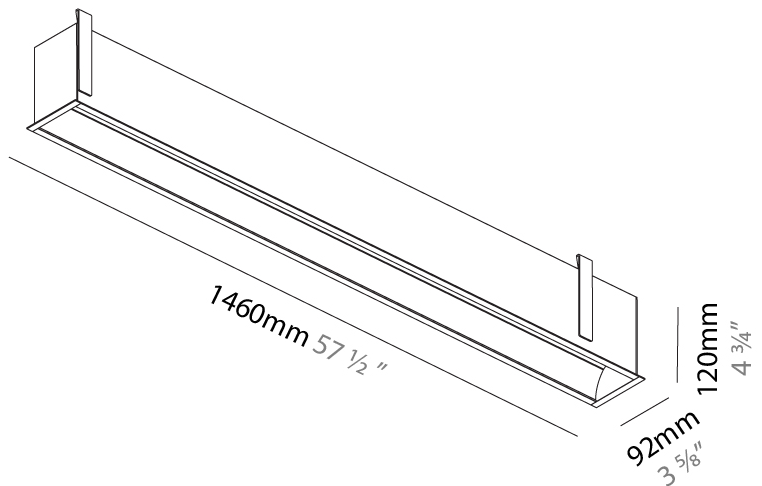

GENERAL

Series: Groove
Subseries: Groove Square
Brand: Prolicht
Division: Architectural
Mounting Type: Recessed
Mounting Location: Ceiling
Subcategory: Profile

PHYSICAL

Shape: Rectangle
Length (mm): 1460
Length (in): 57 1/2
Width (mm): 92
Width (in): 3 5/8
Height (mm): 120
Height (in): 4 3/4
Ceiling Thickness (mm): 10 / 12.5 / 15 / 25
Ceiling Thickness (in): 3/8 or 1/2 or 9/16 or 1
Min. Recessing Depth (mm): 160
Min. Recessing Depth (in): 6 5/16
Light Distribution: Direct
Weight (kg): 6.306
Weight (lbs): 13.87
Diffuser: PMMA - Opal
Fixture Finish: ANA / SSR / BKV / CWI / CRY / HAB / MSR / UFT / ITA / RUA / OGR / FTG / MYG / RWR / LOD / PUS / FRO / FUP / KIA / POP / BLS / SPG / MEY / GOH / GUM / CHC / COM / ABZ / JAG / OBR / MOS / ROR
Fixture Material: Aluminum
Cut-out Measurements: 1450mm / 57 1/16" x 85mm / 3 3/8"

ELECTRICAL

Lamp Type: LED (Zhaga Standard)
Input Wattage (W): 25.3
Total Output Wattage (W): 20 / 16 (3500K)
Dimming: 0-10V Dimming / Phase Dimming (120Vac Only)
Driver Included: Yes
Driver Location: Integrated
Driver Type: Constant Current - 120 / 277Vac
Driver Class: Class 2
Input Voltage (V): 120 - 277
Constant Current (MA): 350 / 500 (3500K)

LED

Color Temperature (°K): 3000 / 3500 / 4000
Max. Delivered Lumen (lm): 1710 / 1774 / 1810
CRI: >90 CRI
Lamp Life (hrs): 50000

OPTICAL

RATINGS AND CERTIFICATIONS

Certified By: Certified for North American Standards
IP rating: IP20