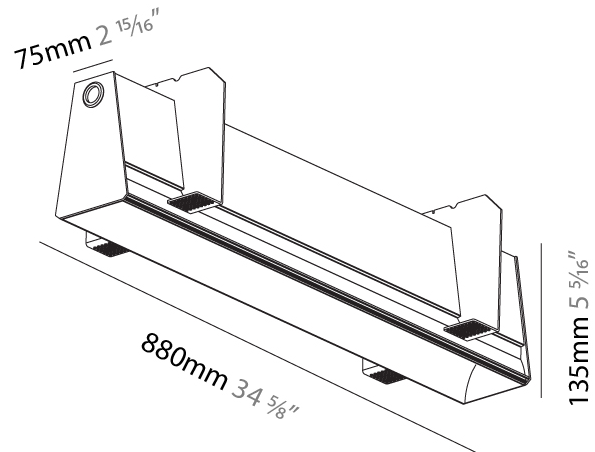

PHYSICAL

Shape: Rectangle
Length (mm): 880
Length (in): 34 ⁵/₈
Width (mm): 75
Width (in): 2 ¹⁵/₁₆
Height (mm): 135
Height (in): 5 ⁵/₁₆
Ceiling Thickness (mm): 10 / 12.5 / 15
Ceiling Thickness (in): 3/8 or 1/2 or 9/16
Min. Recessing Depth (mm): 170
Min. Recessing Depth (in): 6 ¹¹/₁₆
Light Distribution: Direct
Weight (kg): 3.786
Weight (lbs): 8.33
Diffuser: PMMA - Opal
Fixture Finish: SSR / BKV / CWI / CRY / HAB / UFT / ITA / RUA / FTG / MYG / LOD / PUS / FRO / FUP / KIA / POP / BLS / SPG / MEY / GOH / GUM / CHC / COM / ABZ / JAG / OBR / MOS / ROR
Fixture Material: Aluminum
Cut-out Measurements: 890mm / 35 1/16" x 92mm / 3 5/8"
Upon Request: Unique Sizes Unique Ceiling Thickness

ELECTRICAL

Lamp Type: LED (Zhaga Standard)
Input Wattage (W): 15.2
Total Output Wattage (W): 12 / 11.2 (3500K)
Dimming: 0-10V Dimming / Phase Dimming (120Vac Only)
Driver Included: Yes
Driver Location: Integrated
Driver Type: Constant Current - 120 / 277Vac
Driver Class: Class 2
Input Voltage (V): 120 - 277
Constant Current (MA): 350 / 375 (3500K)

LED

Color Temperature (°K): 3000 / 3500 / 4000
Max. Delivered Lumen (lm): 1030 / 1058 / 1080
CRI: >90 CRI
Lamp Life (hrs): 50000
Upon Request: Special Color Temperature RGB-W Tunable White CRI (no minimum qty) price increase + longer lead time

OPTICAL

RATINGS AND CERTIFICATIONS

Certified By: Certified for North American Standards
IP rating: IP20