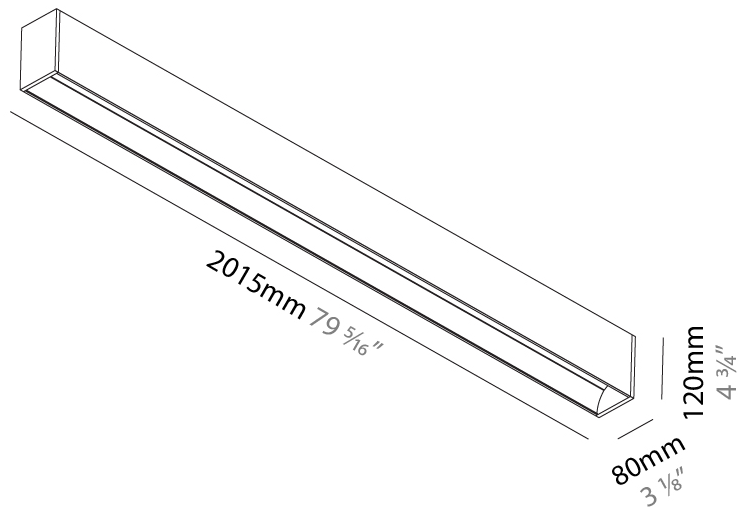

1. To build a product code in our configurator select the specify button on the base model # product page
2. To build a manual product code on this datasheet choose from the options listed below in blue font and add the suffix to the base model #

GENERAL

Series: Groove
Subseries: Groove Square
Brand: Prolicht
Division: Architectural
Mounting Type: Surface
Mounting Location: Ceiling
Subcategory: Profile

PHYSICAL

Shape: Rectangle
Length (mm): 2015
Length (in): 79 ⁵/₁₆
Width (mm): 80
Width (in): 3 ¹/₈
Height (mm): 120
Height (in): 4 ³/₄
Light Distribution: Direct
Weight (kg): 8.541
Weight (lbs): 18.79
Diffuser: PMMA - Opal
Fixture Finish: [ANA / SSR / BKV / CWI / CRY / HAB / MSR / UFT / ITA / RUA / OGR / FTG / MYG / RWR / LOD / PUS / FRO / FUP / KIA / POP / BLS / SPG / MEY / GOH / GUM / CHC / COM / ABZ / JAG / OBR / MOS / ROR](#)
Fixture Material: Aluminum

ELECTRICAL

Lamp Type: LED (Zhaga Standard)
Input Wattage (W): 35.4
Total Output Wattage (W): 28 / 22.8 (3500K)
Dimming: [0-10V Dimming / Phase Dimming (120Vac Only)](#)
Driver Included: Yes
Driver Location: Integrated
Driver Type: Constant Current - 120 / 277Vac
Driver Class: Class 2
Input Voltage (V): 120 - 277
Constant Current (MA): 350 / 700 (3500K)

LED

Color Temperature (°K): [3000 / 3500 / 4000](#)
Max. Delivered Lumen (lm): 2400 / 2480 / 2530
CRI: >90 CRI
Lamp Life (hrs): 50000

OPTICAL

RATINGS AND CERTIFICATIONS

Certified By: Certified for North American Standards
IP rating: IP20