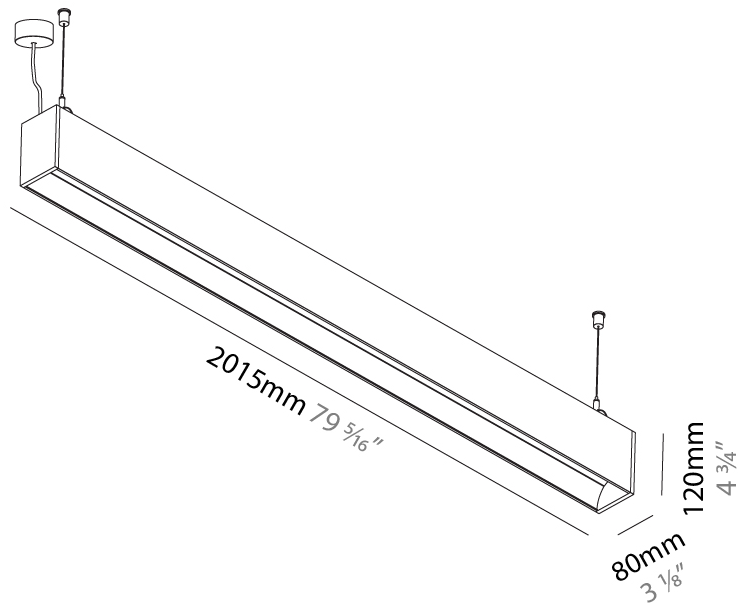

GENERAL

Series: Groove
Subseries: Groove Square
Brand: Prolicht
Division: Architectural
Mounting Type: Suspension
Mounting Location: Ceiling
Subcategory: Profile

PHYSICAL

Shape: Rectangle
Length (mm): 2015
Length (in): 79 5/16
Width (mm): 80
Width (in): 3 1/8
Height (mm): 120
Height (in): 4 3/4
Max. Overall Height (mm): 2120
Max. Overall Height (in): 83 7/16
Light Distribution: Direct
Weight (kg): 8.883
Weight (lbs): 19.583
Diffuser: PMMA - Opal
Fixture Finish: ANA / SSR / BKV / CWI / CRY / HAB / MSR / UFT / ITA / RUA / OGR / FTG / MYG / RWR / LOD / PUS / FRO / FUP / KIA / POP / BLS / SPG / MEY / GOH / GUM / CHC / COM / ABZ / JAG / OBR / MOS / ROR
Fixture Material: Aluminum
Cable Details: 2000mm or 4000mm Transparent Cable
Upon Request: Cable colour - White / Black / Orange / Red

ELECTRICAL

Lamp Type: LED (Zhaga Standard)
Input Wattage (W): 35.4
Total Output Wattage (W): 28 / 22.4 (3500K)
Dimming: 0-10V Dimming / Phase Dimming (120Vac Only)
Driver Included: Yes
Driver Location: Integrated
Driver Type: Constant Current - 120 / 277Vac
Driver Class: Class 2
Input Voltage (V): 120 - 277
Constant Current (MA): 350 / 700 (3500K)

LED

Color Temperature (°K): 3000 / 3500 / 4000
Max. Delivered Lumen (lm): 2400 / 2479 / 2530
CRI: >90 CRI
Lamp Life (hrs): 50000

OPTICAL

RATINGS AND CERTIFICATIONS

Certified By: Certified for North American Standards
IP rating: IP20