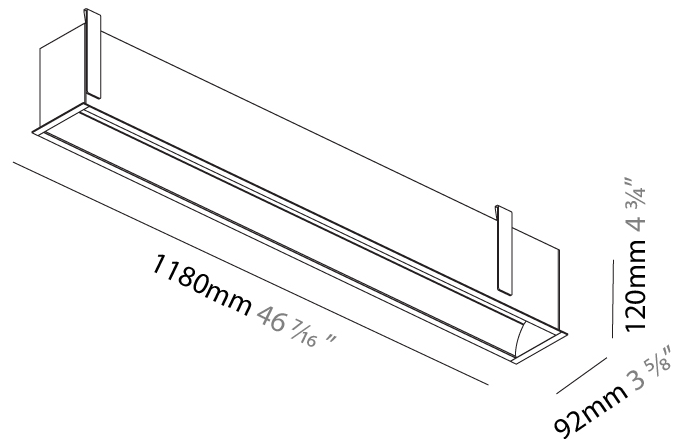

GENERAL

Series: Groove
Subseries: Groove Square
Brand: Prolicht
Division: Architectural
Mounting Type: Recessed
Mounting Location: Ceiling
Subcategory: Profile

PHYSICAL

Shape: Rectangle
Length (mm): 1180
Length (in): 46 7/16
Width (mm): 92
Width (in): 3 5/8
Height (mm): 120
Height (in): 4 3/4
Ceiling Thickness (mm): 10 - 25
Ceiling Thickness (in): 3/8 - 1
Min. Recessing Depth (mm): 160
Min. Recessing Depth (in): 6 5/16
Light Distribution: Direct
Weight (kg): 5.195
Weight (lbs): 11.43
Diffuser: PMMA - Opal
Fixture Finish: [ANA / SSR / BKV / CWI / CRY / HAB / MSR / UFT / ITA / RUA / OGR / FTG / MYG / RWR / LOD / PUS / FRO / FUP / KIA / POP / BLS / SPG / MEY / GOH / GUM / CHC / COM / ABZ / JAG / OBR / MOS / ROR](#)
Fixture Material: Aluminum
Cut-out Measurements: 1170mm / 46 1/16" x 85mm / 3 3/8"

ELECTRICAL

Lamp Type: LED (Zhaga Standard)
Input Wattage (W): 20.2
Total Output Wattage (W): 16 / 12.8 (3500K)
[Dimming: 0-10V Dimming / Phase Dimming (120Vac Only)](#)
Driver Included: Yes
Driver Location: Integrated
Driver Type: Constant Current - 120 / 277Vac
Driver Class: Class 2
Input Voltage (V): 120 - 277
Constant Current (MA): 350 / 400 (3500K)

LED

[Color Temperature (°K): 3000 / 3500 / 4000](#)
Max. Delivered Lumen (lm): 1370 / 1421 / 1450
CRI: >90 CRI
Lamp Life (hrs): 50000

OPTICAL

RATINGS AND CERTIFICATIONS

Certified By: Certified for North American Standards
IP rating: IP20