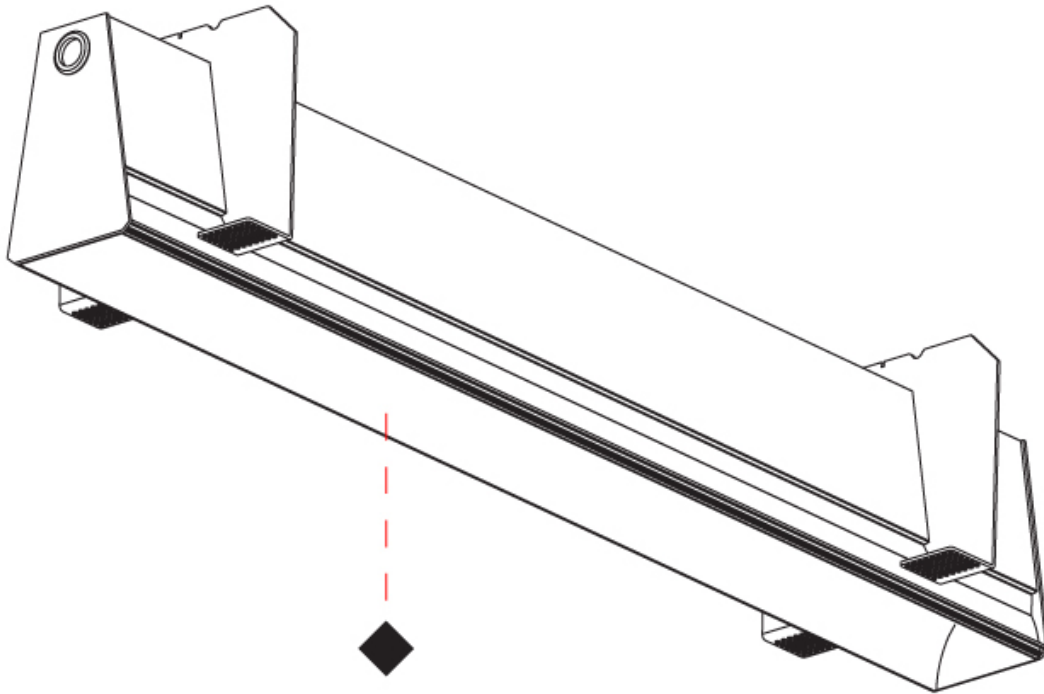

GROOVE SQUARE TRIMLESS

A35650-

PROJECT	_____
TYPE	_____
SPECIFIER	_____
QUANTITY	_____
DATE	_____